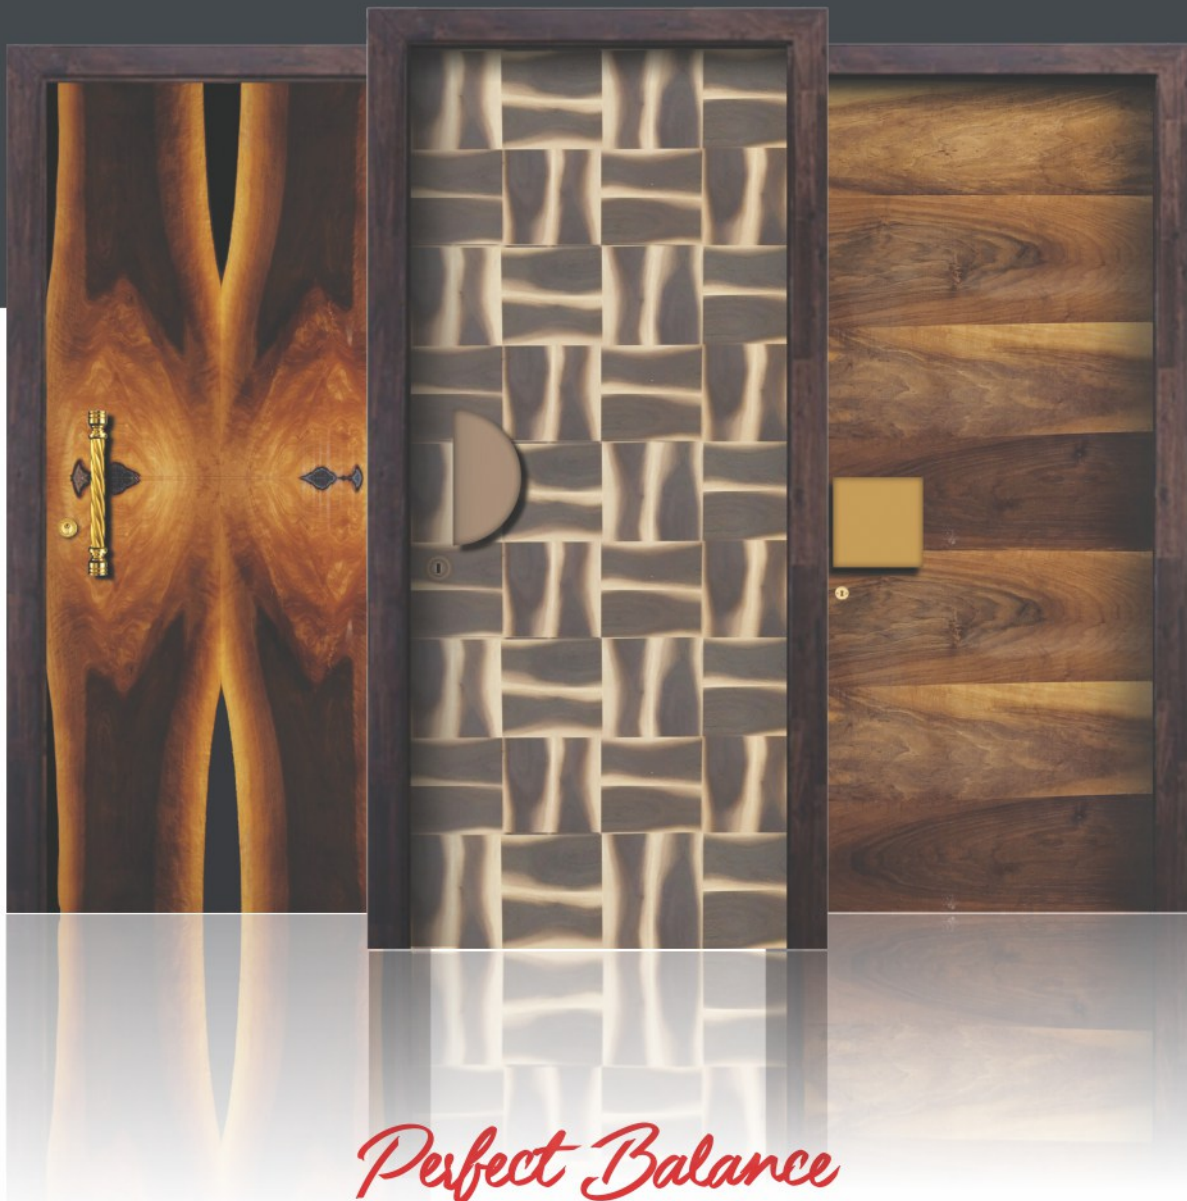

Antico veneer door & frames have a unique structure, colours and patterns which set them apart from each other. They help built super aesthetics Veneered doors and environmental friendly compared to solid wood
New designs possibilities Natural aesthetics.