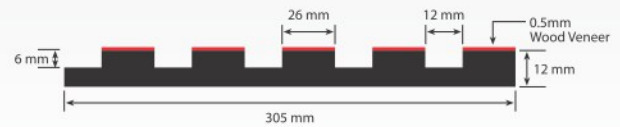

DIMENSION AND STRUCTURE

Length : 2440 mm (8 ft.)

Width : 305 mm (1 ft.)

Thickness : 12 mm and 19 mm

Structure : AFP 19/26

Structure : AFP 19/18

Structure : AFP 12/26

Structure : AFP 12/18