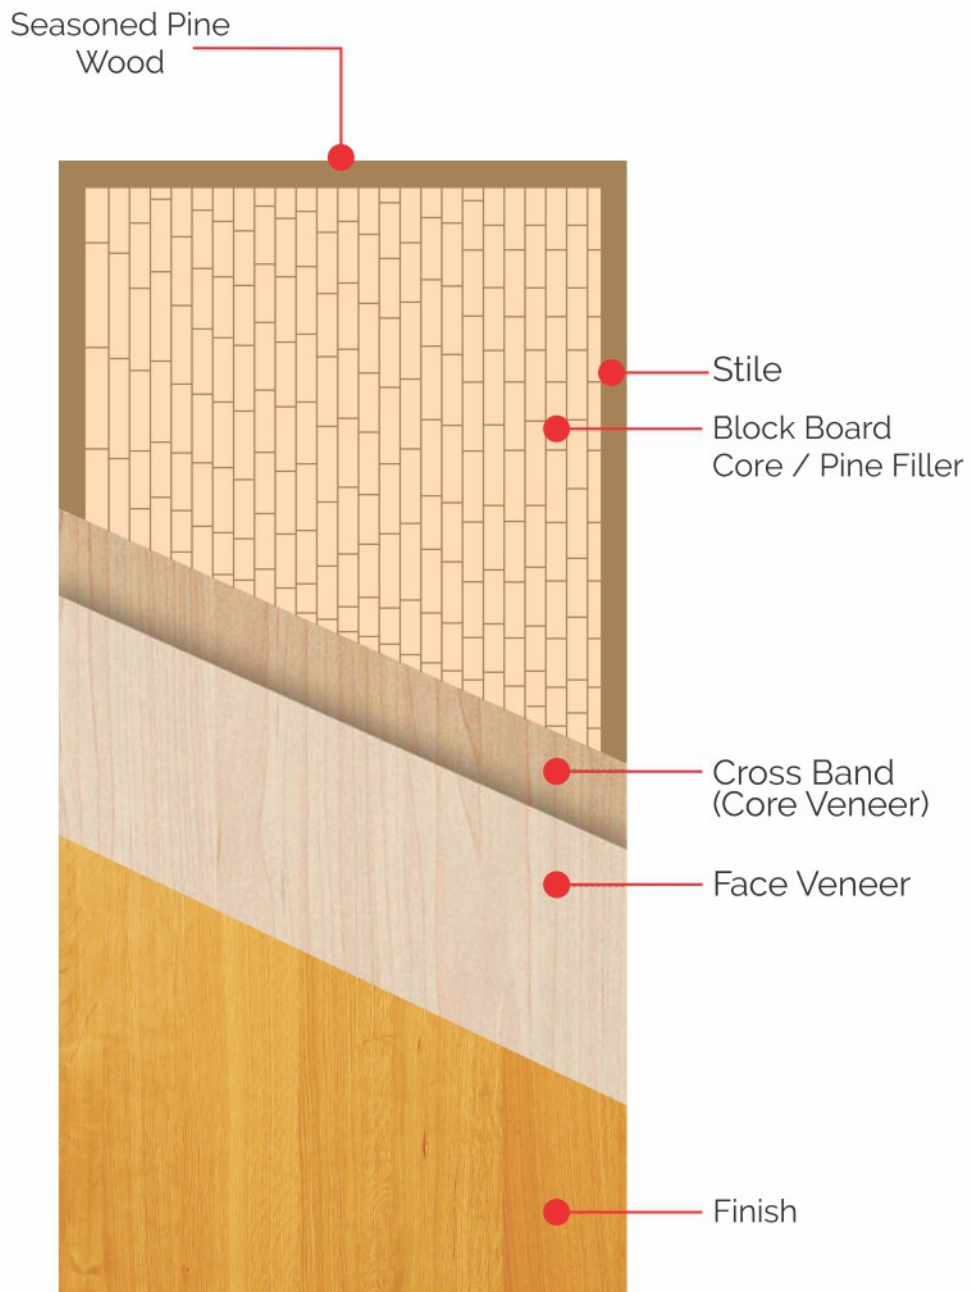

Grey
Lacquer - LGR

White
Lacquer - LBY

For More Colors & Materials, Please Refer to the Catalogue.

antico *homes*

paneled doors 

This is a Pre-Fabricated solution for the projects having a modern aesthetic and design . Contemporary wall panels involve finishes and material that are distinctive and creates a unique movement and is a perfect line for out of the box visionaries. These formulate designs that create awareness and challenges existence, acceptance and criticism.

flush door construction

tubular core door construction

- Canadian Pine Frame
- German Tubular Core
- High Density Fibre Board/
Gurjan Matte Ply
- Your Chosen Finish

antico *homes*

usp 

antico U.S.Ps

1

Consistent efforts to deliver you the best quality product.