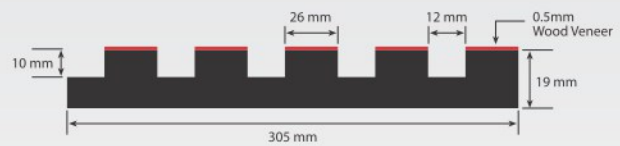

DIMENSION AND STRUCTURE

Length : 2440 mm (8 ft.)

Width : 305 mm (1 ft.)

Thickness : 12 mm and 19 mm

Structure : AFP 19/26

Structure : AFP 19/18

Structure : AFP 12/26

Structure : AFP 12/18