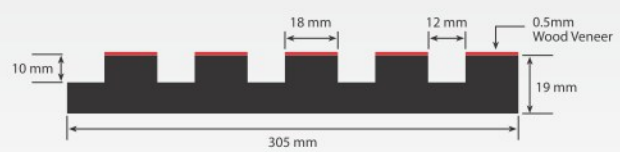

DIMENSION AND STRUCTURE

Length : 2440 mm (8 ft.)

Width : 305 mm (1 ft.)

Thickness : 12 mm and 19 mm

Structure : AFP 19/26

Structure : AFP 19/18

Structure : AFP 12/26

Structure : AFP 12/18