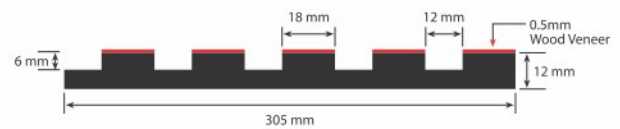

DIMENSION AND STRUCTURE

Length : 2440 mm (8 ft.)

Width : 305 mm (1 ft.)

Thickness : 12 mm and 19 mm

Structure : AFP 19/26

Structure : AFP 19/18

Structure : AFP 12/26

Structure : AFP 12/18